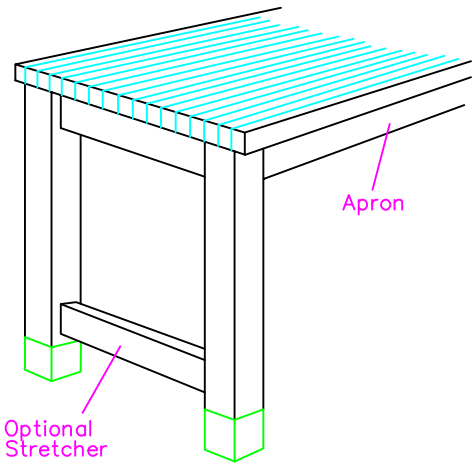

TYPICAL APRON

ADA APRON

Single Tapered Leg  
Standard Apron

Double Tapered Leg  
ADA Apron

Part # 1109	29 x 5 x 7.5
Husky Dining Table Leg	

Part # 1110	29 x 3.5 x 7.5
Old English Country Dining Table Leg	

Part # 1112	29 x 3.5 x 5.625
Fluted Mod. English Country Dining Table Leg	

Part #1119	29 x 3.5 x 6.5
Tapered Mission Dining Leg	

Part # 1122	29 x 3.5 x 5.75
Old World Dining Table Leg	

Part # 1141	29 x 3.5 x 5.625
Square Husky Farm Dining Table Leg	

Part # 1190	29 x 3.5 x 6
Cabriole Dining Table Leg	

Part # 1417	29 x 3.5 x 4.75
Concord Hutch Leg	

Corner Leg & Apron  
Options