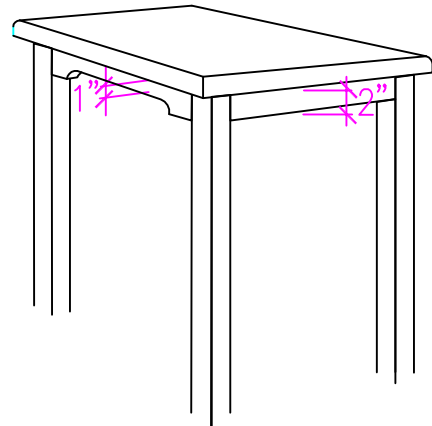

TYPICAL APRON

ADA APRON

Single Tapered Leg  
Standard Apron

Double Tapered Leg  
ADA Apron

Part # 1109	29 x 5 x 7.5
Husky Dining Table Leg	

Part # 1110	29 x 3.5 x 7.5
Old English Country Dining Table Leg	

Part # 1112	29 x 3.5 x 5.625
Fluted Mod. English Country Dining Table Leg	

Part #1119	29 x 3.5 x 6.5
Tapered Mission Dining Leg	

Part # 1122	29 x 3.5 x 5.75
Old World Dining Table Leg	

Part # 1141	29 x 3.5 x 5.625
Square Husky Farm Dining Table Leg	

Part # 1190	29 x 3.5 x 6
Cabriole Dining Table Leg	

Part # 1417	29 x 3.5 x 4.75
Concord Hutch Leg	

Corner Leg & Apron  
Options