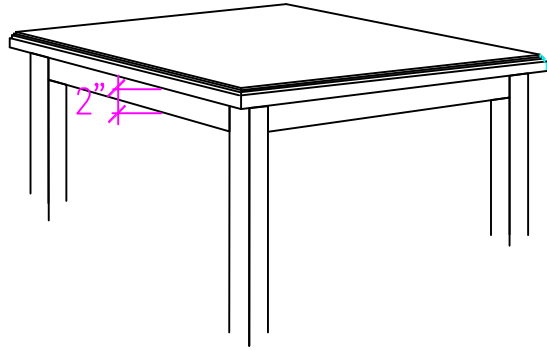

TYPICAL APRON

ADA APRON

Single Tapered Leg  
Standard Apron

Double Tapered Leg  
ADA Apron

Part # 1109	29 x 5 x 7.5
Husky Dining Table Leg	

Part # 1110	29 x 3.5 x 7.5
Old English Country Dining Table Leg	

Part # 1112	29 x 3.5 x 5.625
Fluted Mod. English Country Dining Table Leg	

Part #1119	29 x 3.5 x 6.5
Tapered Mission Dining Leg	

Part # 1122	29 x 3.5 x 5.75
Old World Dining Table Leg	

Part # 1141	29 x 3.5 x 5.625
Square Husky Farm Dining Table Leg	

Part # 1190	29 x 3.5 x 6
Cabriole Dining Table Leg	

Part # 1417	29 x 3.5 x 4.75
Concord Hutch Leg	

Corner Leg & Apron  
Options