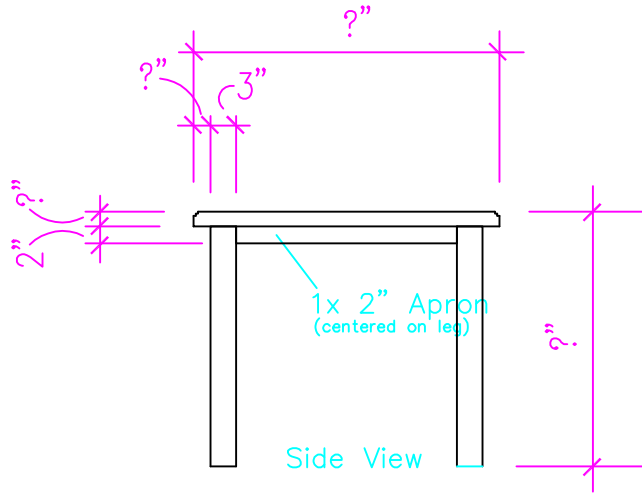

TYPICAL APRON

ADA APRON

Single Tapered Leg  
Standard Apron

Double Tapered Leg  
ADA Apron

Part # 1109	29 x 5 x 7.5
Husky Dining Table Leg	

Part # 1110	29 x 3.5 x 7.5
Old English Country Dining Table Leg	

Part # 1112	29 x 3.5 x 5.625
Fluted Mod. English Country Dining Table Leg	

Part #1119	29 x 3.5 x 6.5
Tapered Mission Dining Leg	

Part # 1122	29 x 3.5 x 5.75
Old World Dining Table Leg	

Part # 1141	29 x 3.5 x 5.625
Square Husky Farm Dining Table Leg	

Part # 1190	29 x 3.5 x 6
Cabriole Dining Table Leg	

Part # 1417	29 x 3.5 x 4.75
Concord Hutch Leg	

Corner Leg & Apron  
Options