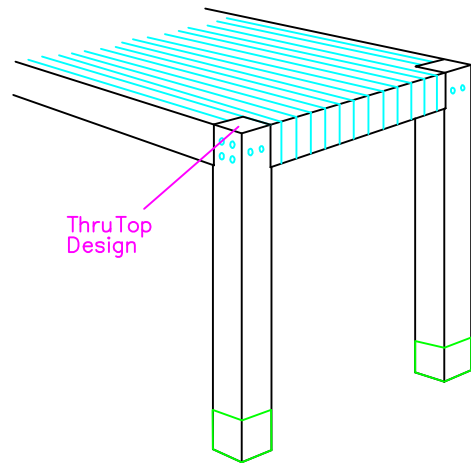

TYPICAL APRON

ADA APRON

Single Tapered Leg  
Standard Apron

Double Tapered Leg  
ADA Apron

Part # 1109	29 x 5 x 7.5
Husky Dining Table Leg	

Part # 1110	29 x 3.5 x 7.5
Old English Country Dining Table Leg	

Part # 1112	29 x 3.5 x 5.625
Fluted Mod. English Country Dining Table Leg	

Part #1119	29 x 3.5 x 6.5
Tapered Mission Dining Leg	

Part # 1122	29 x 3.5 x 5.75
Old World Dining Table Leg	

Part # 1141	29 x 3.5 x 5.625
Square Husky Farm Dining Table Leg	

Part # 1190	29 x 3.5 x 6
Cabriole Dining Table Leg	

Part # 1417	29 x 3.5 x 4.75
Concord Hutch Leg	

Corner Leg & Apron  
Options