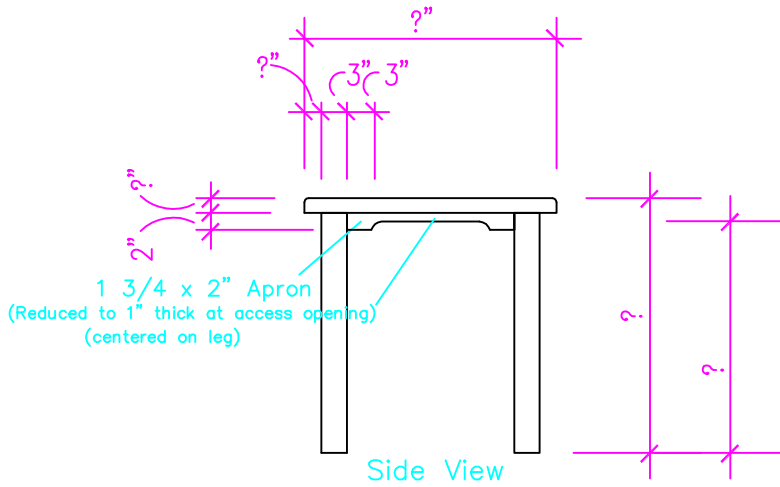

TYPICAL APRON

ADA APRON

Single Tapered Leg  
Standard Apron

Double Tapered Leg  
ADA Apron

Part # 1109	29 x 5 x 7.5
Husky Dining Table Leg	

Part # 1110	29 x 3.5 x 7.5
Old English Country Dining Table Leg	

Part # 1112	29 x 3.5 x 5.625
Fluted Mod. English Country Dining Table Leg	

Part #1119	29 x 3.5 x 6.5
Tapered Mission Dining Leg	

Part # 1122	29 x 3.5 x 5.75
Old World Dining Table Leg	

Part # 1141	29 x 3.5 x 5.625
Square Husky Farm Dining Table Leg	

Part # 1190	29 x 3.5 x 6
Cabriole Dining Table Leg	

Part # 1417	29 x 3.5 x 4.75
Concord Hutch Leg	

Corner Leg & Apron  
Options