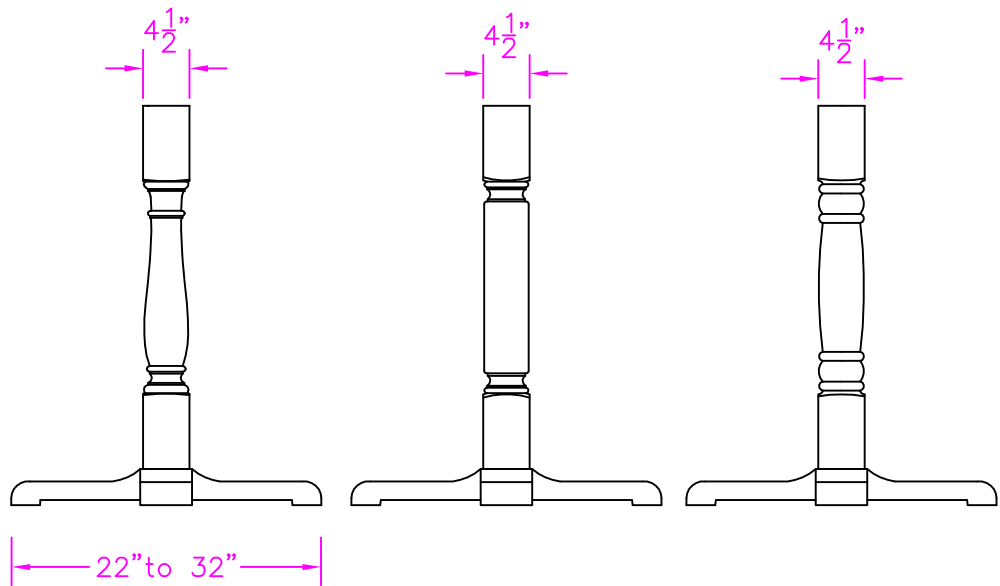

Column A

Column B

Column C

Dining Height

2'-4"

Column A

Column B

Column C

Bar Height

3'-2 3/4"

2000 Series Base