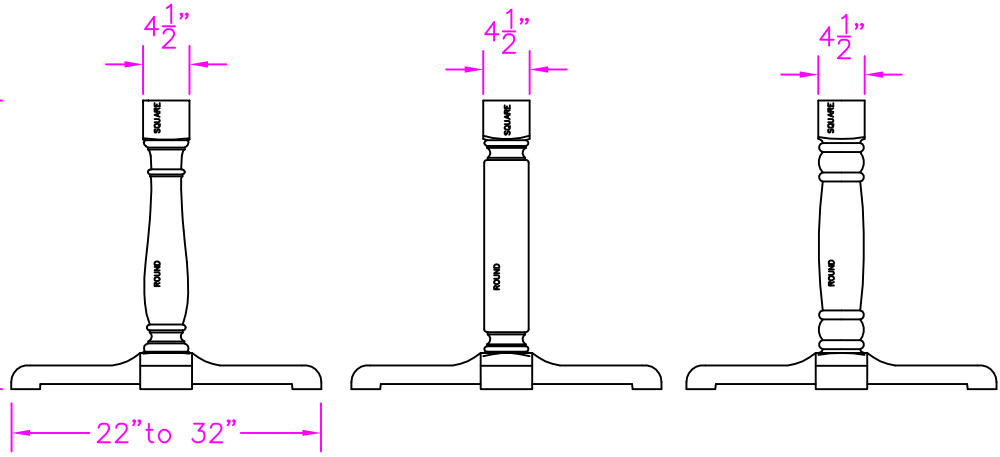

Column A

Column B

Column C

Dining Height

2'-4"

Column A

Column B

Column C

Bar Height

3'-2 3/4"

2000 Series Base