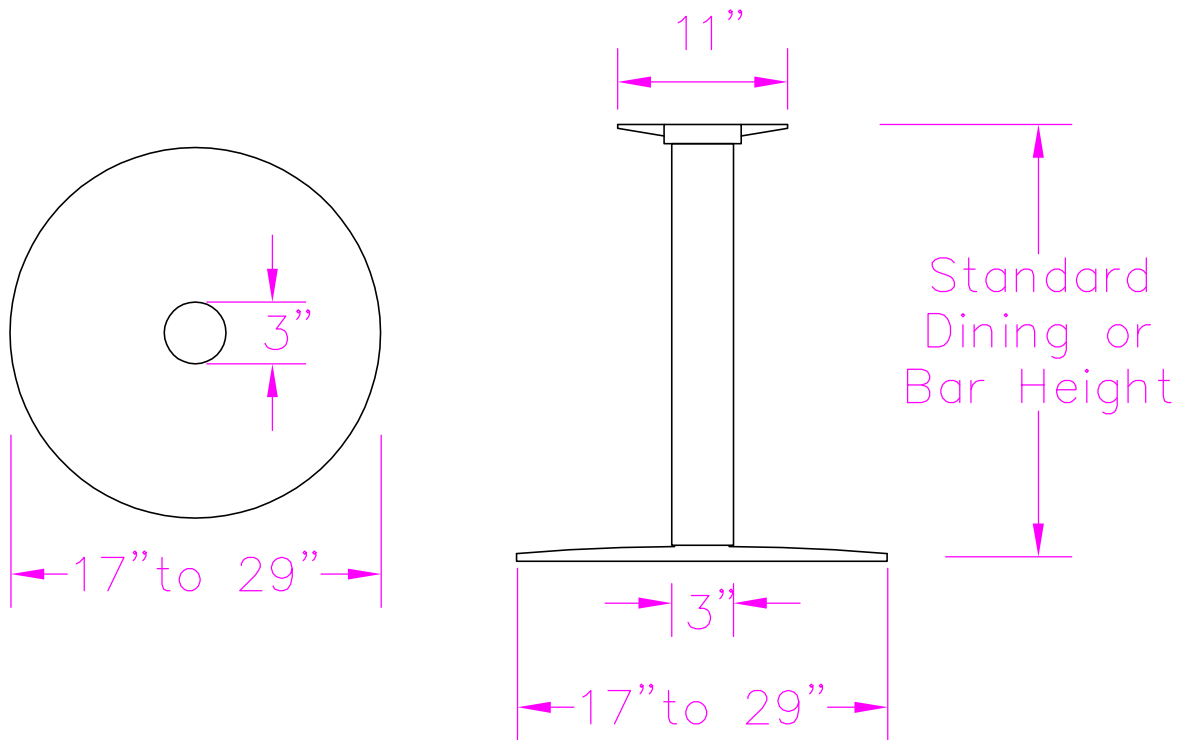

Disc

17" Dia.

22" Dia.

29" Dia.

4000BKZ Series Base