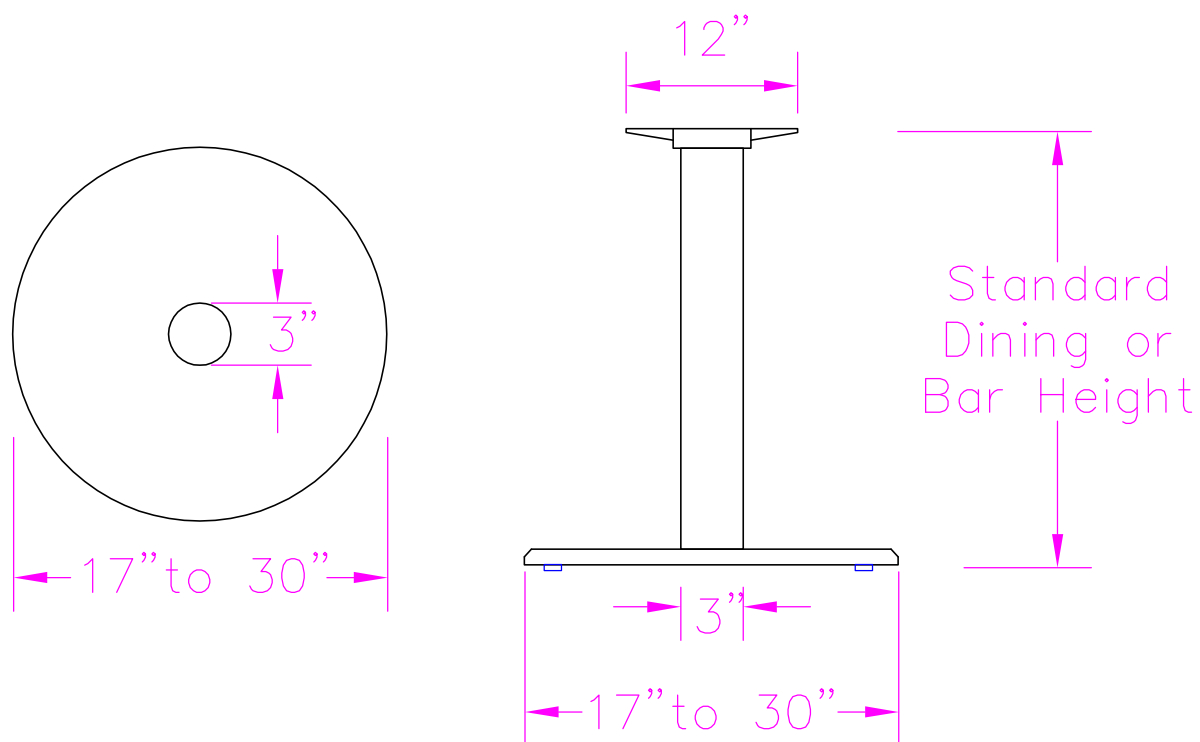

Disc

17" Dia.

22" Dia.

30" Dia.

4000 Series
Disc Base