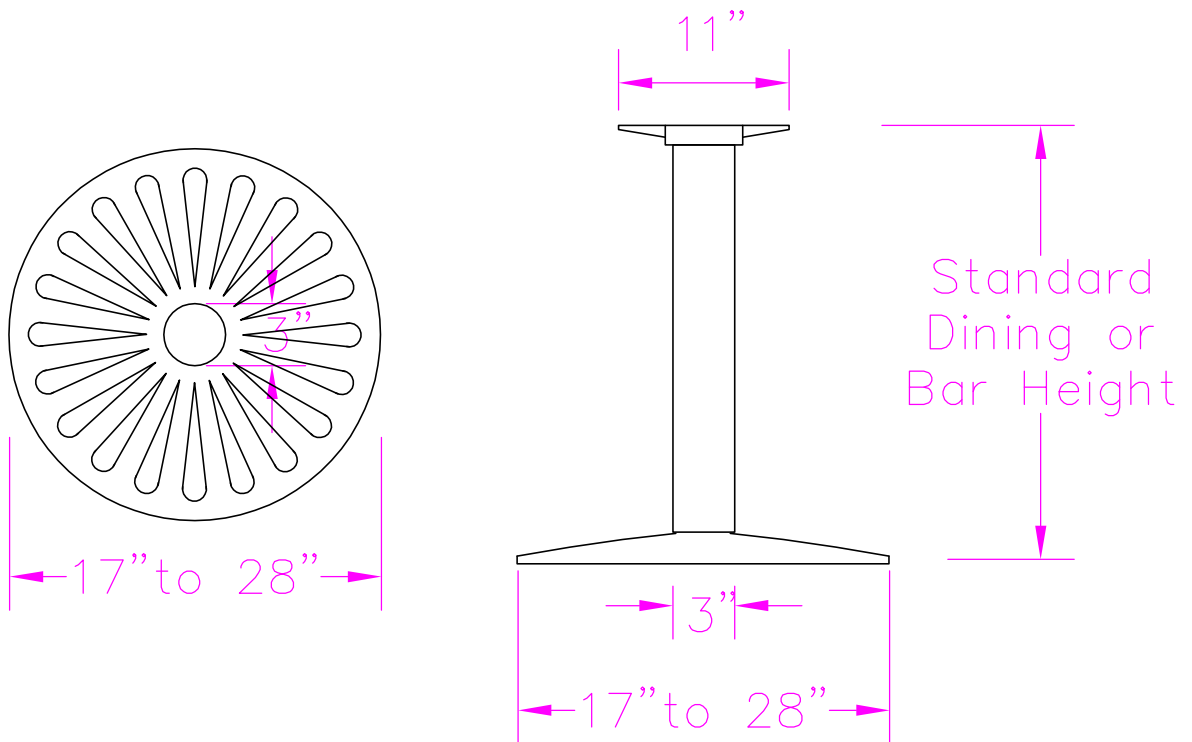

Disc

17" Dia.

22" Dia.

28" Dia.

3100 Series Base