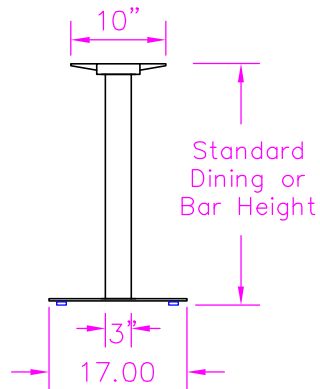

Round or Square Columns

Foot
 17"x17"
 22"x22"
 29"x29"
 16"x28"

5000 Series
 Square Base