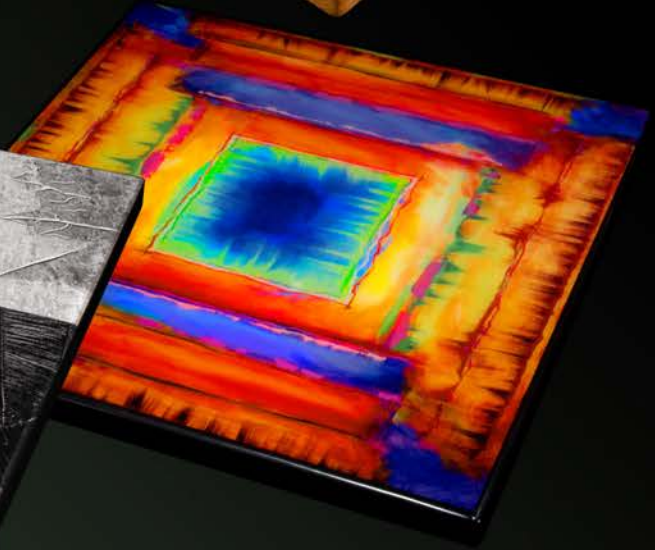

ENHANCED VALUE THROUGH DURABILITY
ACRALYTE II

Custom Table Manufacturer

27418 Highway 98 E. P.O. Box 340
Elberta, Alabama. 36530
(888) 986-9860 (251) 986-6060 F
www.tabletopics.biz
sales@tabletopics.biz

TableTopics